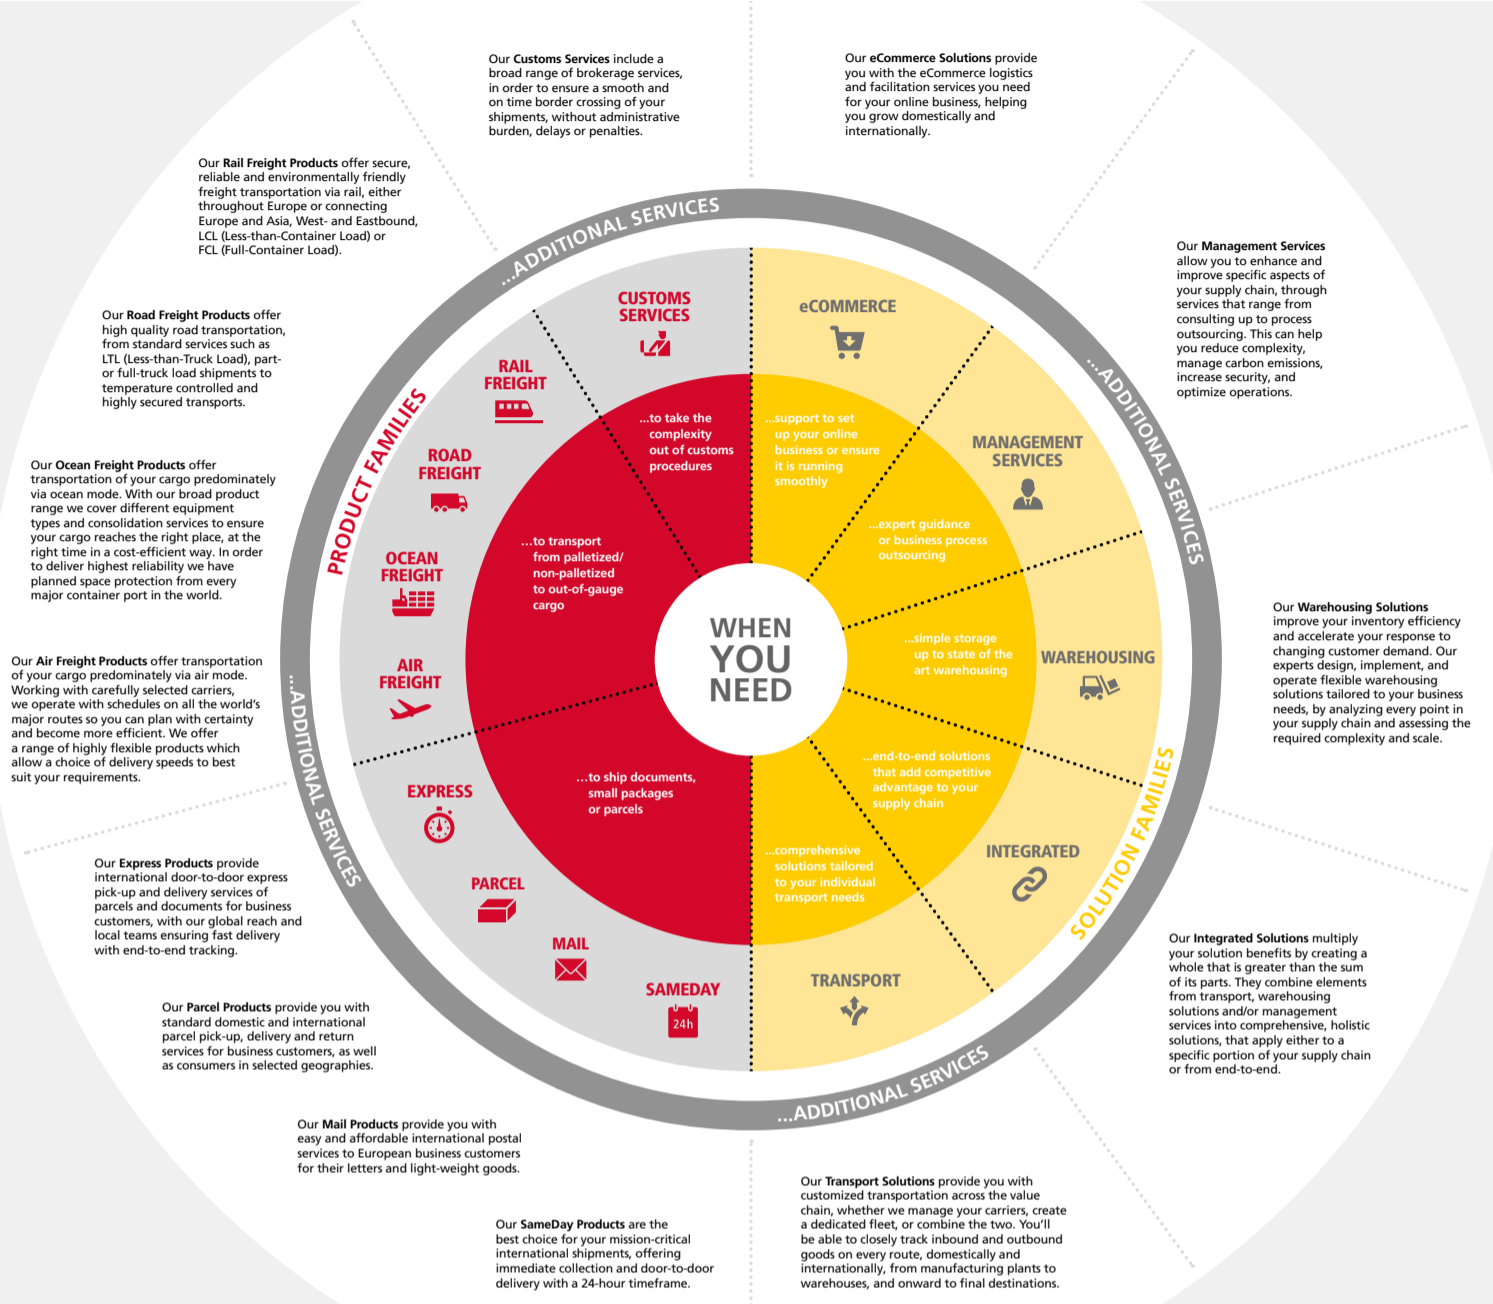

DHL PRODUCTS AND SOLUTIONS PORTFOLIO

CUSTOMER VIEW

OUR SECTOR EXPERTISE

Our sector-specific expertise spans across multiple sectors and specialty areas, offering you tailored solutions that best match your industry's logistics requirements. With dedicated teams of experts, we ensure that we remain at the forefront of sector developments and constantly adapt our portfolio to your needs.

- Automotive
- Chemicals
- Consumer
- Energy
- Engineering and Manufacturing
- Financial Services
- Life Sciences and Healthcare
- Public Sector
- Retail
- Technology

OUR GREEN EXPERTISE

The DHL GoGreen program helps you – and us – reduce the environmental impact of doing business across the world. Our GoGreen Solutions portfolio of transport efficient and environmentally optimized logistics solutions supports you to quantify and improve your carbon footprint. It reduces waste, meets producer responsibilities and helps you move to a more Circular Economy.

PRODUCT VIEW

BUSINESS UNIT/FAMILY	Deutsche Post	DHL eCommerce	DHL Parcel	DHL Express	DHL Global Forwarding	DHL Freight	DHL Supply Chain		
PRODUCTS	EXPRESS			DHL Express 9:00 DHL Express 10:30 DHL Express 12:00 DHL Express Worldwide DHL Express Envelope DHL Express Easy DHL Economy Select DHL Express Domestic 9:00 DHL Express Domestic 10:30 DHL Express Domestic 12:00 DHL Express Domestic 18:00 DHL Medical Express DHL Express Breakbulk	DHL Air Priority DHL Air Connect DHL Air Economy DHL Air Charter DHL Air Thermonet			AIR FREIGHT	
	PARCEL		DHL Parcel (Country) DHL Parcel Return (Country) DHL Parcel ForYou (Country) DHL Parcel Connect DHL Parcel ForYou International DHL Parcel International Standard DHL Parcel International Direct DHL Parcel Return International DHL Parcel International Breakbulk		DHL Ocean Direct FCL DHL Ocean Connect LCL DHL Ocean Container Management DHL Ocean Special DHL Ocean Assembly DHL Ocean Charter DHL Ocean Thermonet			OCEAN FREIGHT	
	MAIL	Deutsche Post Packet Deutsche Post Packet Plus Deutsche Post Business Deutsche Post Dialogue Marketing	DHL GlobalMail Packet DHL GlobalMail Packet Plus DHL GlobalMail Business			DHL AsiaLine DHL AsiaConnect	DHL Freight EuroLine DHL Freight EuroConnect DHL Freight Eurapid DHL Freight Coldchain DHL Freight Highvalue DHL Freight Home Delivery DHL Freight Home Delivery Plus		ROAD FREIGHT
				DHL SameDay Jetline DHL SameDay Sprintline		DHL RailLine DHL RailConnect			RAIL FREIGHT
SOLUTIONS	eCOMMERCE	DHL eCommerce Fulfillment						SAMEDAY	
					DHL Customs Services			CUSTOMS SERVICES	
					DHL Air Freight Plus DHL SeAir DHL Door-to-More	DHL Freight Euronet DHL Freight Special Transports	Managed Ground Transport	TRANSPORT	
					Transport Related Warehousing		Warehousing Real Estate Solutions	WAREHOUSING	
				Logistics Consulting Customs Consulting		Inventory Financing Services Procurement Services Recall Services	MANAGEMENT SERVICES		
				DHL Lead Logistics Partner DHL Trade Fairs & Events DHL Industrial Projects DHL International Supply Chain (ISC) LifeConEx	DHL Food Logistics	Inbound to Manufacturing Service Logistics Indirect Materials Management (MRO) Passenger Gateway Services EnviroSolutions DHL HealthConnect	INTEGRATED		

ADDITIONAL SERVICES e.g. DHL Packaging Services, DHL In-plant Logistics, DHL Cargo Insurance, DHL Security Services...

SPECIAL EXPERTISE e.g. DHL GoGreen Solutions, DHL Wine & Spirits Logistics, DHL Perishable Logistics, DHL Resilience360...