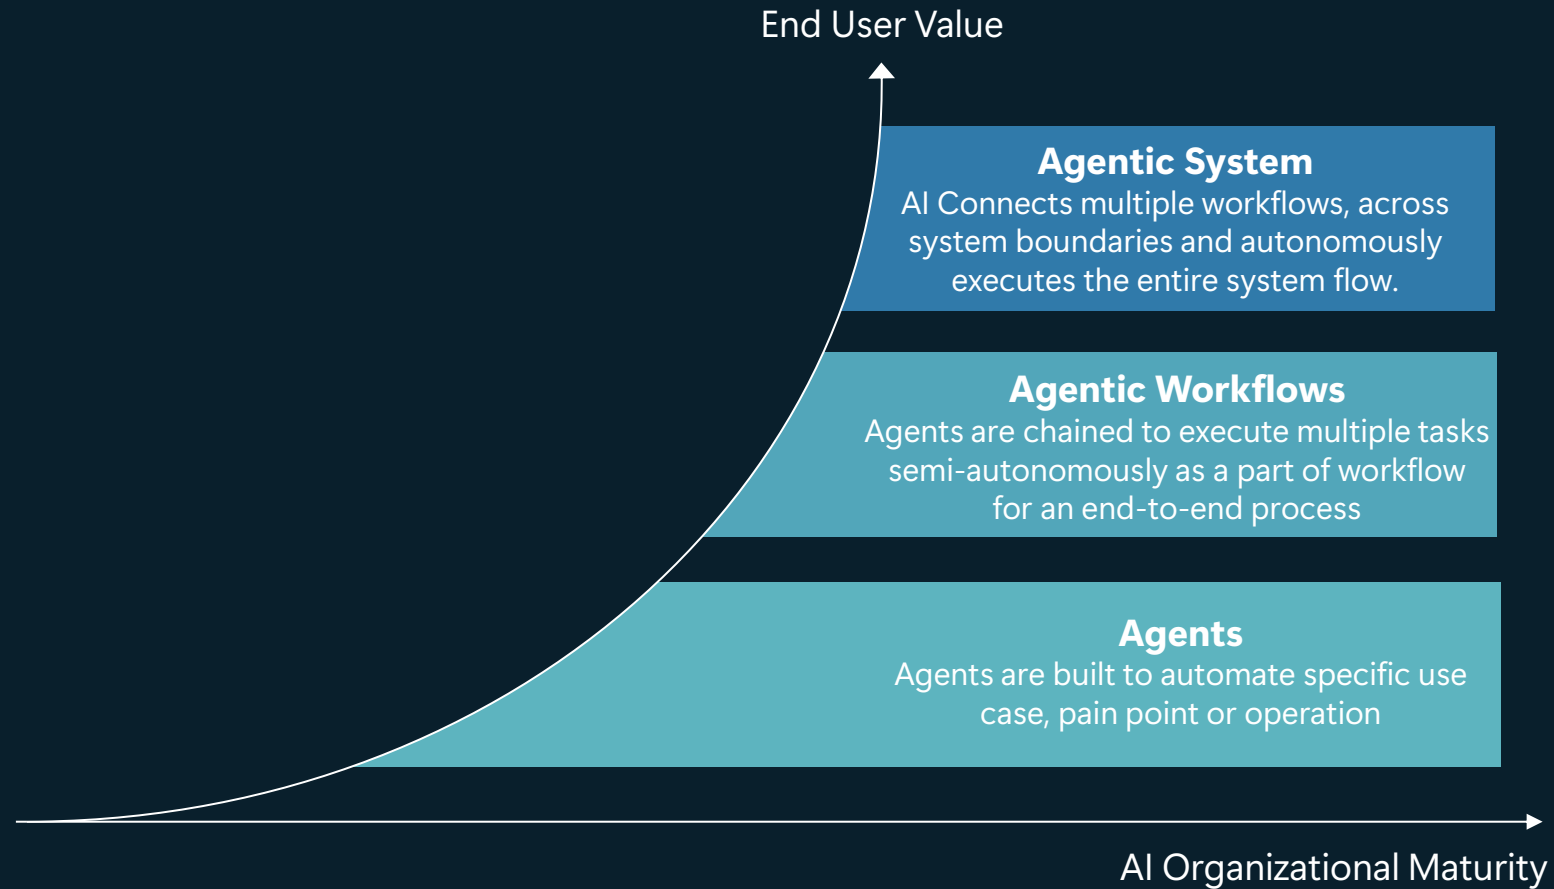

AI-Driven Supply Chain

Alex Bitiukov, Sr. Director, AI Product Architect
Microsoft Cloud Supply Chain

Apr 2026

Microsoft Cloud Supply Chain

We deliver the world's computer through an end-to-end value chain of activities that prioritize sustainability and security.

AI Agents (E2E)

← 70+ Supply Chain AI Agents & Apps developed and deployed →

This year's goal: 100+ Agents

AI Foundry and StratusAI Scope

Virtual Squads

Agile, cross-functional teams formed to tackle high-impact, narrowly-scoped problems

- Each squad has 3 core personas — not tied to job titles, but to skills.
- Anyone from any team can step into a persona if they have the capability.
- It's about what you bring to the table, not what's on your title.

StratusAI Evolution

Supply Chain Aware AI