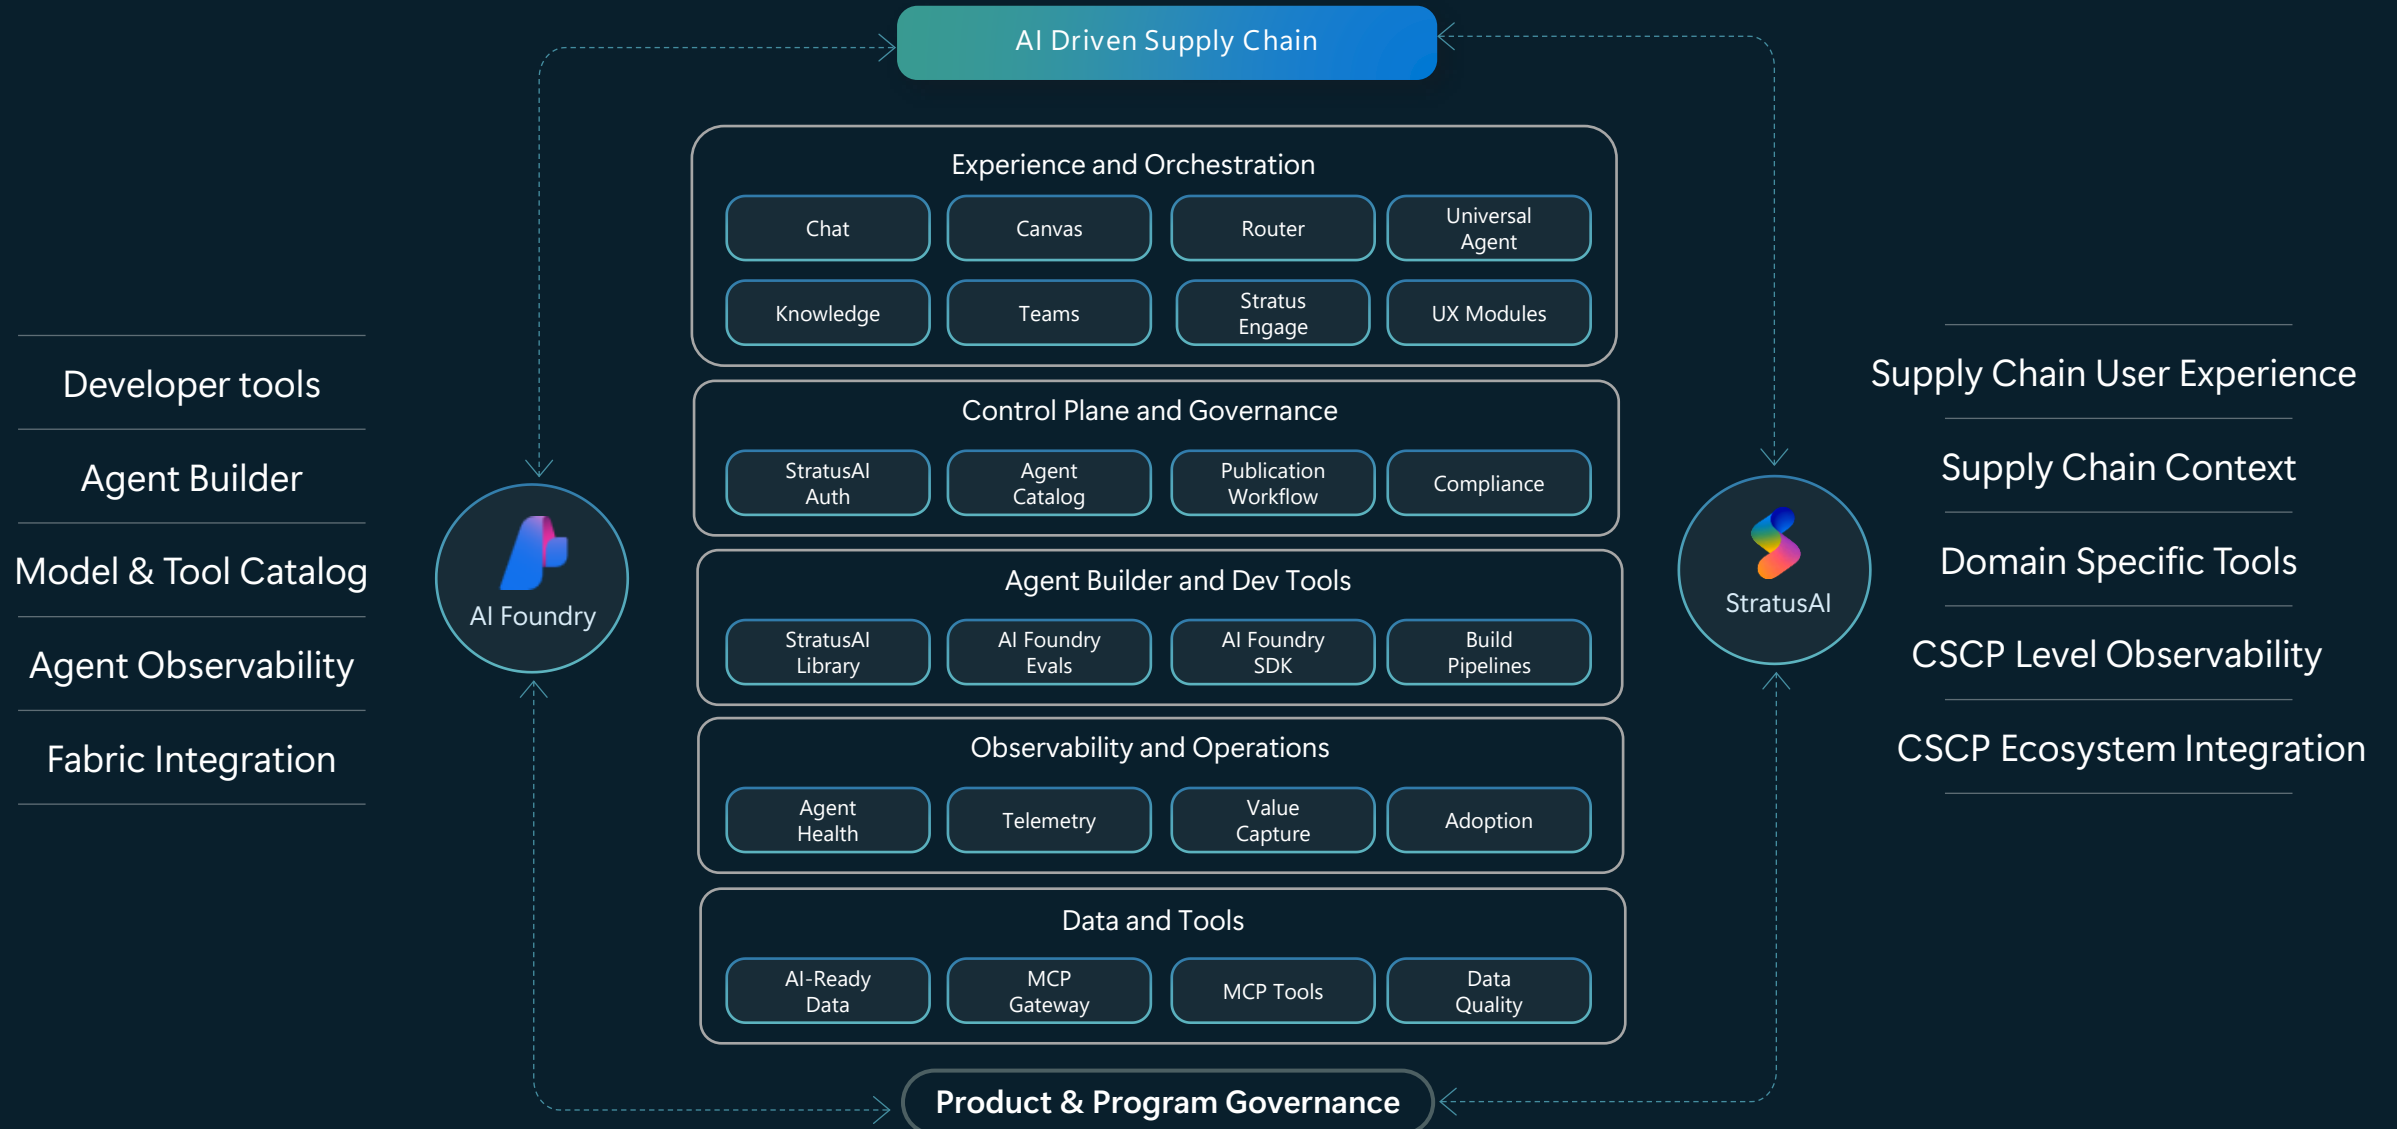

AI-Driven Supply Chain

Alex Bitiukov, Sr. Director, AI Product Architect
Microsoft Cloud Supply Chain

Apr 2026

Microsoft Cloud Supply Chain

We deliver the world's computer through an end-to-end value chain of activities that prioritize sustainability and security.

AI Agents (E2E)

← 70+ Supply Chain AI Agents & Apps developed and deployed →

This year's goal: 100+ Agents

AI Foundry and StratusAI Scope

Virtual Squads

Agile, cross-functional teams formed to tackle high-impact, narrowly-scoped problems

- Each squad has 3 core personas — not tied to job titles, but to skills.
- Anyone from any team can step into a persona if they have the capability.
- It's about what you bring to the table, not what's on your title.

StratusAI Evolution

Supply Chain Aware AI