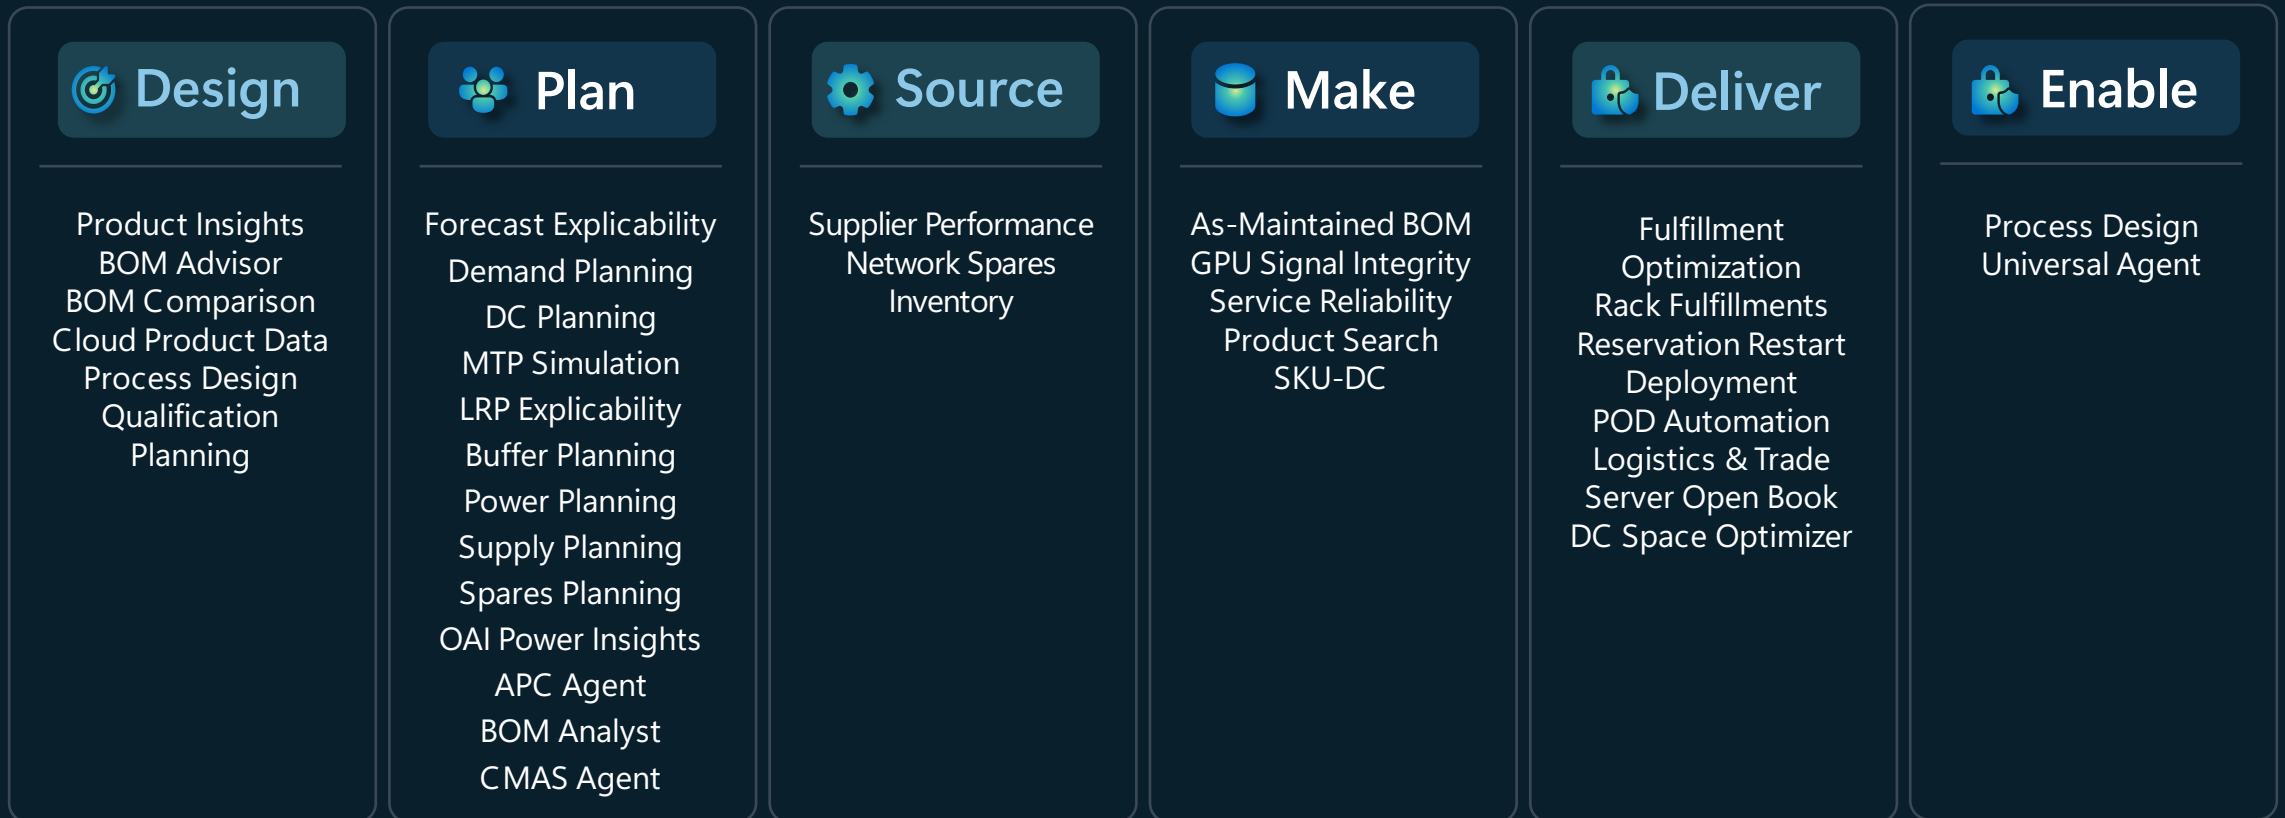

AI-Driven Supply Chain

Alex Bitiukov, Sr. Director, AI Product Architect
Microsoft Cloud Supply Chain

Apr 2026

Microsoft Cloud Supply Chain

We deliver the world's computer through an end-to-end value chain of activities that prioritize sustainability and security.

AI Agents (E2E)

← 70+ Supply Chain AI Agents & Apps developed and deployed →

This year's goal: 100+ Agents

AI Foundry and StratusAI Scope

Virtual Squads

Agile, cross-functional teams formed to tackle high-impact, narrowly-scoped problems

- Each squad has 3 core personas — not tied to job titles, but to skills.
- Anyone from any team can step into a persona if they have the capability.
- It's about what you bring to the table, not what's on your title.