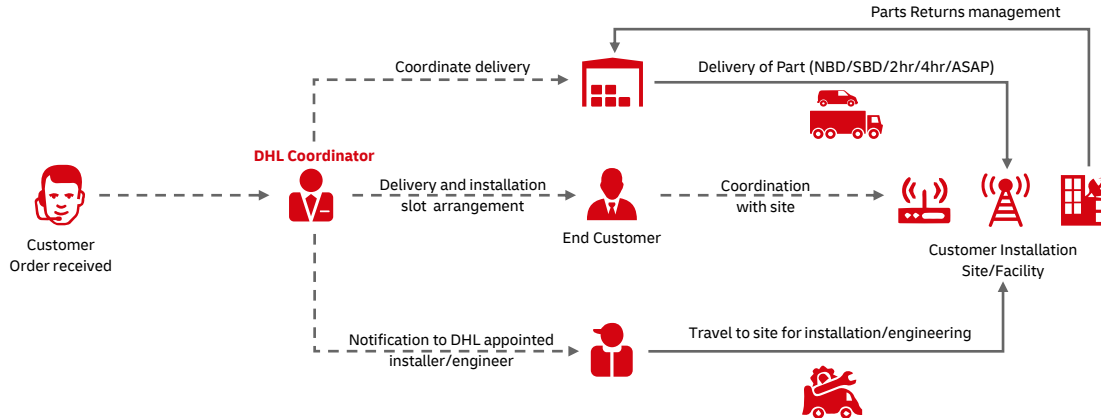

INFRASTRUCTURE INSTALLATION & DEPLOYMENT SERVICES

Coordinating, planning, and scheduling key network infrastructure services to speed up turnaround times and reduce costs

Network infrastructure equipment companies must meet very high aftermarket service demands. Telco partners expect parts delivery and installation across huge geographies, involving multiple logistics providers, carriers, engineers, and installers.

DHL

DHL SOLUTION

With this solution, DHL provides network infrastructure equipment companies with integrated project management and the coordination of installation and deployment services. Decision making is centralized and standardized to ensure installation efficiency and deployment transparency.

SOLVING YOUR BUSINESS CHALLENGES

- ✓ **Controlling & managing multiple parties** – Coordinating all logistics service providers, carriers, engineers, and installers
- ✓ **Avoiding miscoordinations** – No time is wasted as various parties don't have to wait for parts or personnel to arrive at the agree time and place
- ✓ **Achieving forward inventory positioning and visibility** – Stock positioning is optimized; deployment transparency
- ✓ **Identifying time- and cost-saving opportunities** – Holistic perspective; reduce warehouse-to-installer touchpoints; cut transportation costs; boost turnaround times
- ✓ **Reducing dependency on third-party service vendors** – Project management and direct coordination with stakeholders enables more efficient use of logistics resources.
- ✓ **Meeting standards & driving improvement** – Best-in-class project management and coordination; health and safety-compliant on-site engineering and installation services; quality control

PROVIDING FAST TURNAROUND TIMES AND LOWER COSTS

INFRASTRUCTURE INSTALLATION & DEPLOYMENT SERVICES

KEY BENEFITS FOR YOUR BUSINESS

COST-EFFECTIVE

Coordination, control, and management reduce costs

PEACE OF MIND