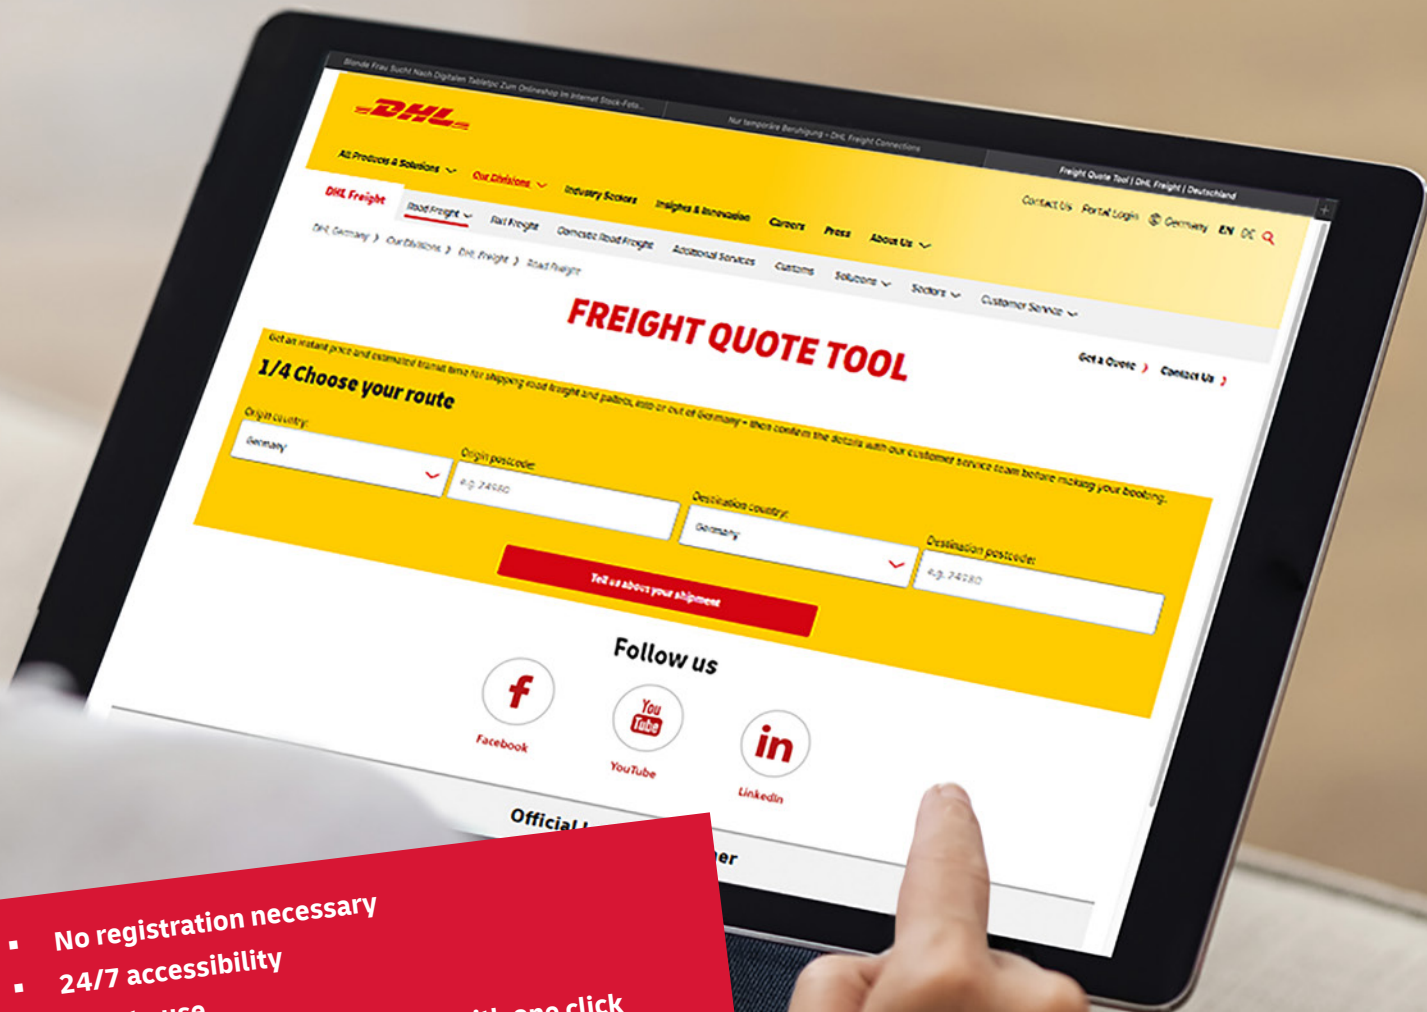

DHL FREIGHT QUOTATION TOOL

The DHL Freight Quotation Tool allows you to get information on the prices and lead times of scheduled road freight shipments in seconds. Completely without obligation, with no long waiting time in hotline queues or time-consuming registration processes. You can simply enter your details and instantly without registering get a quote for your shipment up to 2,500 kilos.

DHL Freight – Excellence. Simply delivered.
dhl.com/fqt

- No registration necessary
- 24/7 accessibility
- Easy to use
- Instant price and transit times with one click
- Price transparency
- All product options comparable at a single view

3. CHOOSE PRODUCT & PICK-UP DATE

Now you instantly receive your price quote and transit time estimate. Thereby you can choose between DHL Freight's LTL standard service EuroConnect and the LTL premium product, Eurapid, offering top-priority treatment of shipments which results in committed delivery times.