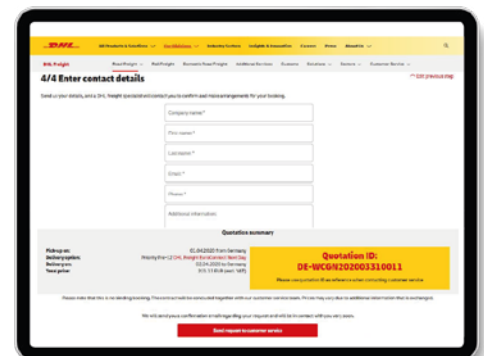

1. CHOOSE YOUR ROUTE

To get the Freight Quotation Tool started, please enter the area code of your shipment's origin as well as the destination and its area code. Afterwards click on the next button to get further and enter the details of your shipment.

2. DETAILS ABOUT THE SHIPMENT

For "Groupage - Less than Truck Load" shipments please enter the dimension details, weight to be shipped and also if your shipment is palletized/stackable. In case you would like to add a second shipment click on "Add item". In this section you can also choose to insure your shipment, if you like. To get your quote online please click on the red button after filling all required fields.

3. CHOOSE PRODUCT & PICK-UP DATE

Now you instantly receive your price quote and transit time estimate. Thereby you can choose between DHL Freight's LTL standard service EuroConnect and the LTL premium product, Eurapid, offering top-priority treatment of shipments which results in committed delivery times.

4. CUSTOMER CONTACT DETAILS

After your selection of the preferred product you can proceed with your booking by entering your contact details. By clicking "Send to customer service" you receive your Quotation ID as reference and you will be contacted by our customer service team as soon as possible.

FOUR SIMPLE STEPS

Get your quote now!
dhl.com/fqt

DHL Freight GmbH
Godesberger Allee 102-104
53175 Bonn
Deutschland