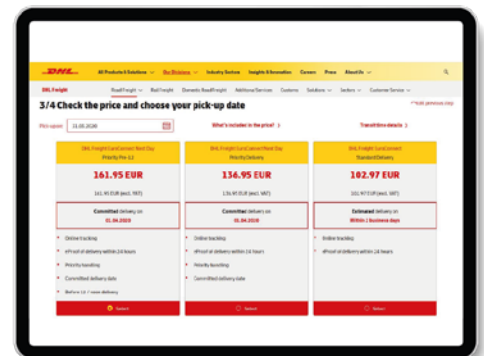

1. CHOOSE YOUR ROUTE

To get the Freight Quotation Tool started, please enter the area code of your shipment's origin as well as the destination and its area code. Afterwards click on the next button to get further and enter the details of your shipment.

2. DETAILS ABOUT THE SHIPMENT

For "Groupage - Less than Truck Load" shipments please enter the dimension details, weight to be shipped and also if your shipment is palletized/stackable. In case you would like to add a second shipment click on "Add item". In this section you can also choose to insure your shipment, if you like. To get your quote online please click on the red button after filling all required fields.

3. CHOOSE PRODUCT & PICK-UP DATE

Now you instantly receive your price quote and transit time estimate. Thereby you can choose between DHL Freight's LTL standard service EuroConnect and the LTL premium product, Eurapid, offering top-priority treatment of shipments which results in committed delivery times.

4. CUSTOMER CONTACT DETAILS

After your selection of the preferred product you can proceed with your booking by entering your contact details. By clicking "Send to customer service" you receive your Quotation ID as reference and you will be contacted by our customer service team as soon as possible.

FOUR SIMPLE STEPS

Get your quote now!
dhl.com/fqt

DHL Freight GmbH
Godesberger Allee 102-104
53175 Bonn
Deutschland