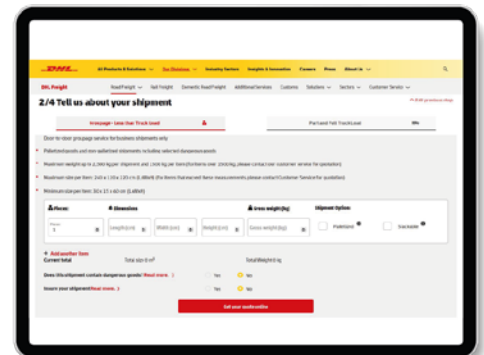

1. CHOOSE YOUR ROUTE

To get the Freight Quotation Tool started, please enter the area code of your shipment's origin as well as the destination and its area code. Afterwards click on the next button to get further and enter the details of your shipment.

2. DETAILS ABOUT THE SHIPMENT

For "Groupage - Less than Truck Load" shipments please enter the dimension details, weight to be shipped and also if your shipment is palletized/stackable. In case you would like to add a second shipment click on "Add item". In this section you can also choose to insure your shipment, if you like. To get your quote online please click on the red button after filling all required fields.

3. CHOOSE PRODUCT & PICK-UP DATE

Now you instantly receive your price quote and transit time estimate. Thereby you can choose between DHL Freight's LTL standard service EuroConnect and the LTL premium product, Eurapid, offering top-priority treatment of shipments which results in committed delivery times.

4. CUSTOMER CONTACT DETAILS

After your selection of the preferred product you can proceed with your booking by entering your contact details. By clicking "Send to customer service" you receive your Quotation ID as reference and you will be contacted by our customer service team as soon as possible.

FOUR SIMPLE STEPS

Get your quote now!
dhl.com/fqt

DHL Freight GmbH
Godesberger Allee 102-104
53175 Bonn
Deutschland