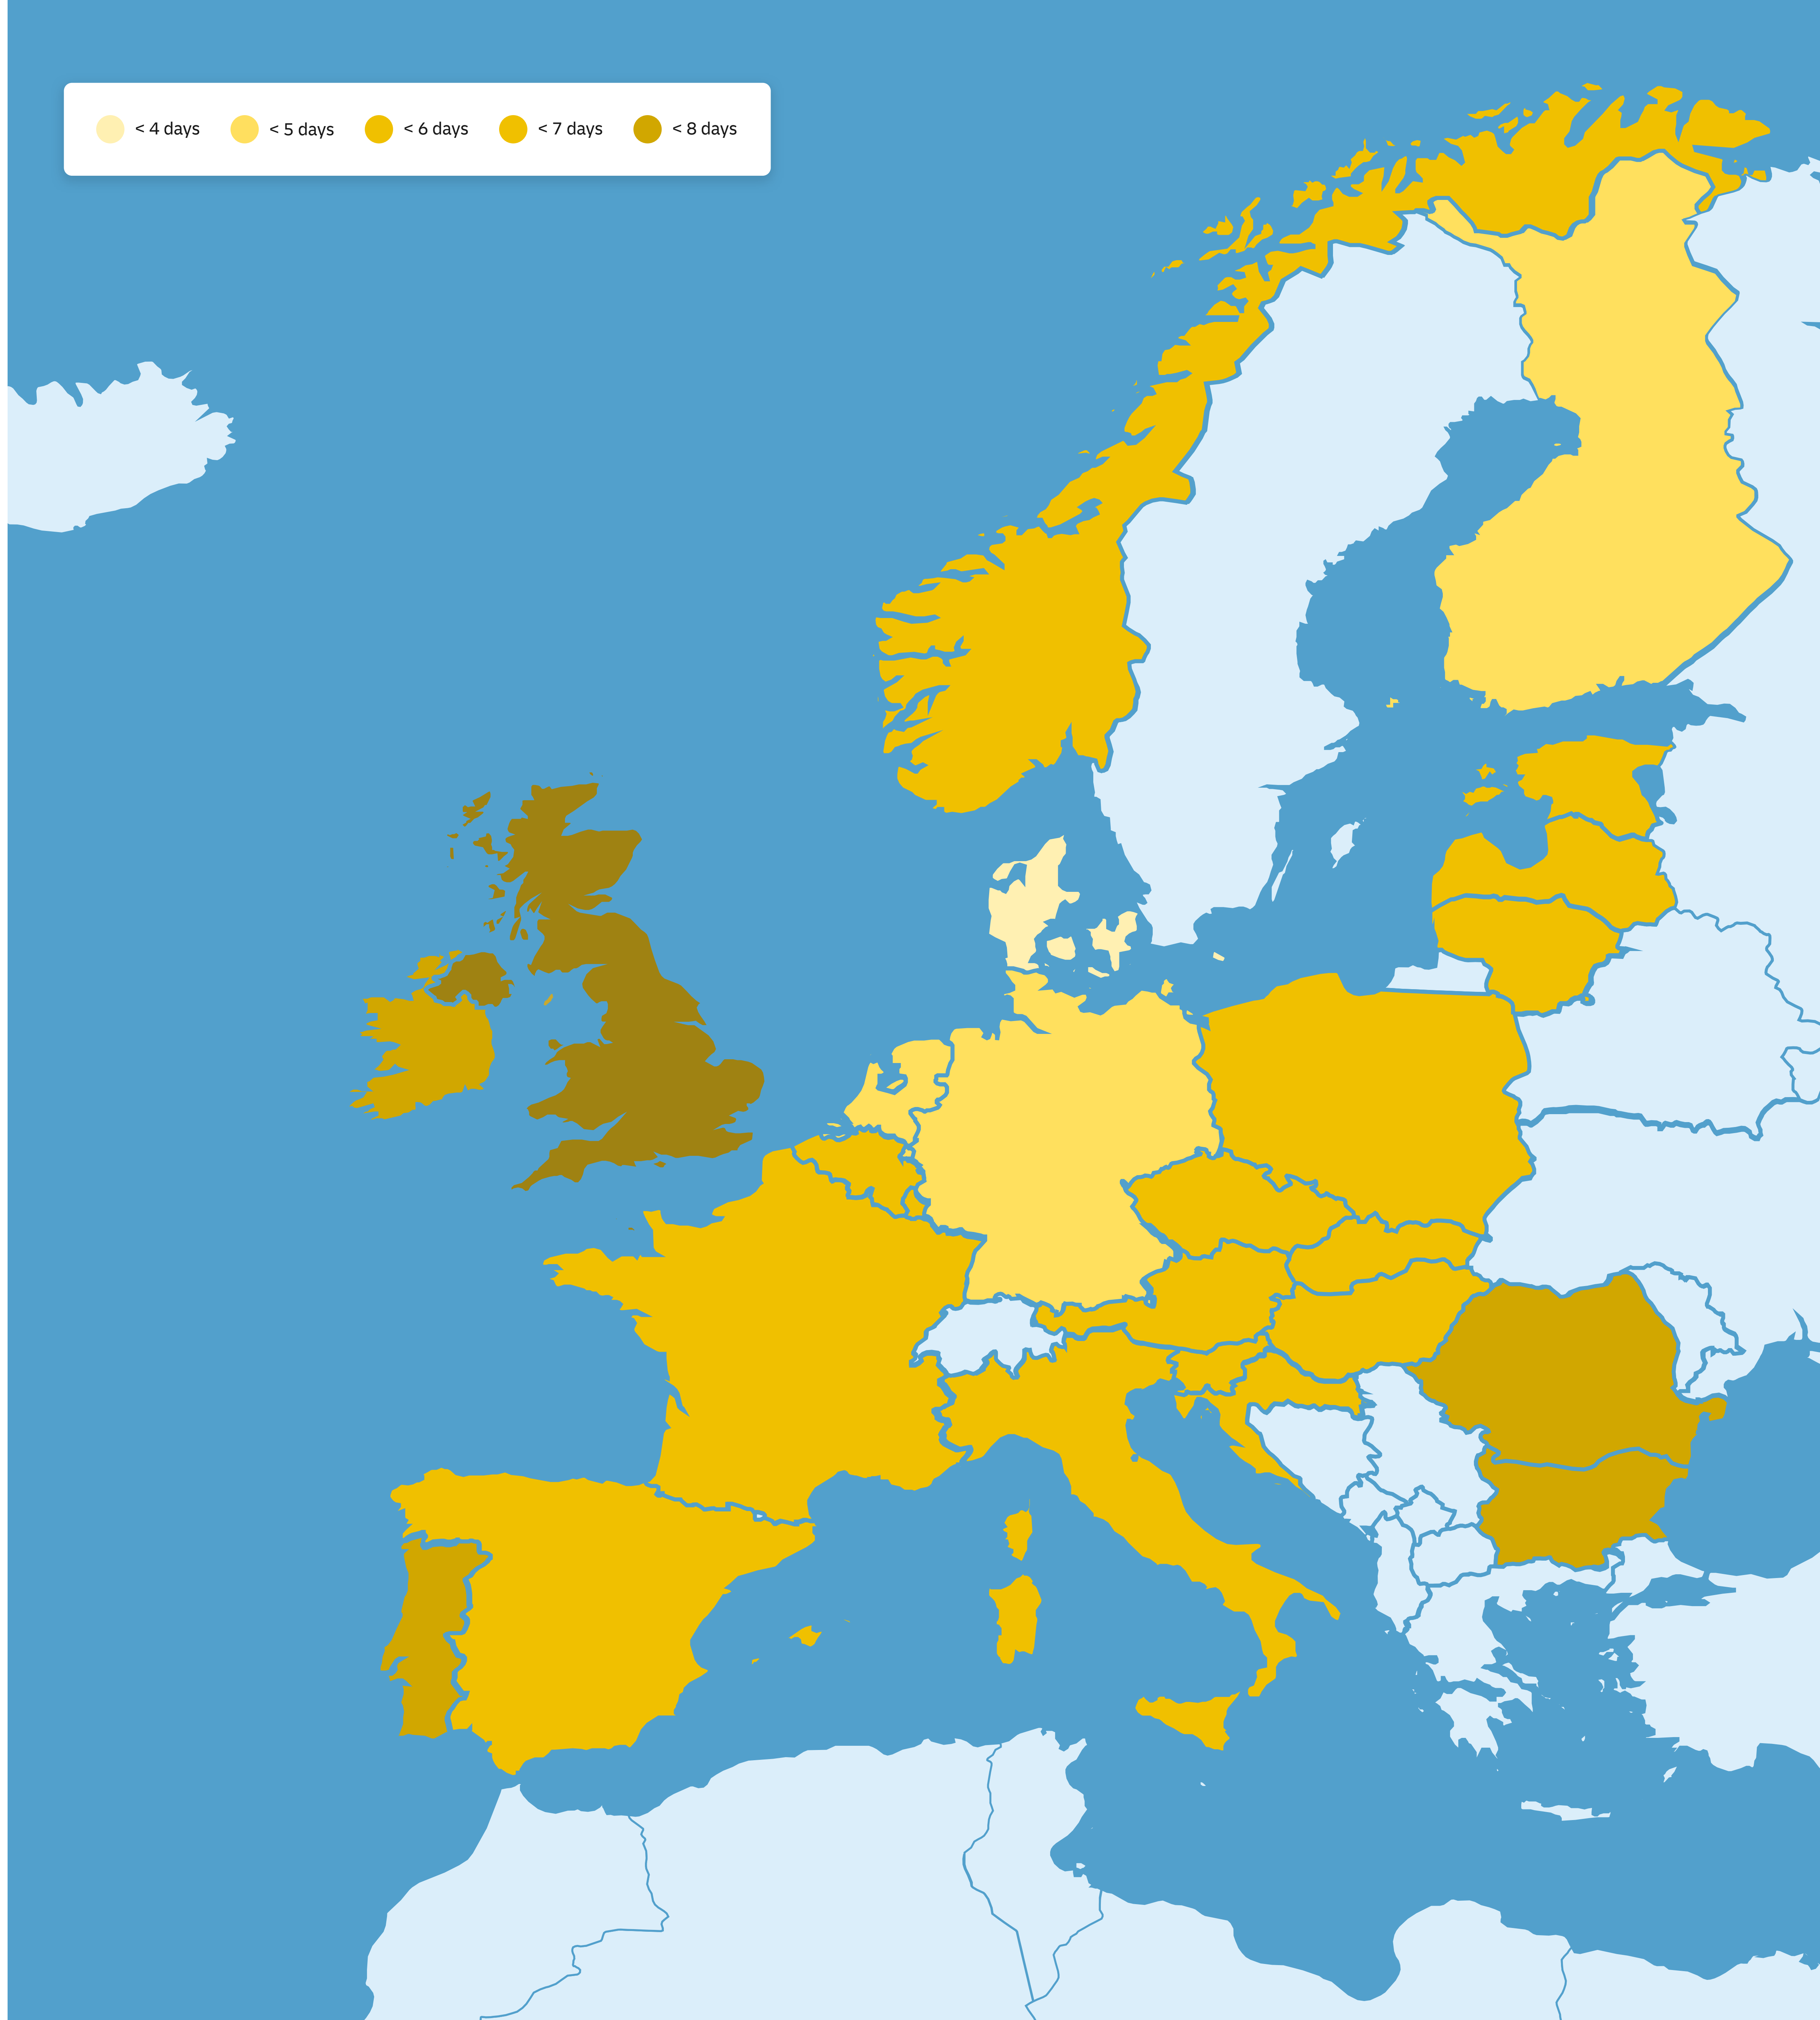

Parcel Connect

Country

-  Denmark
-  Finland
-  Germany
-  Netherlands
-  Belgium
-  Estonia
-  Latvia
-  Poland
-  Austria
-  Croatia
-  Czech Republic
-  France
-  Hungary
-  Italy
-  Lithuania
-  Luxembourg
-  Norway
-  Slovakia
-  Slovenia
-  Spain
-  Bulgaria
-  Ireland
-  Portugal
-  Romania
-  United Kingdom*

Normal Lead Time

-  2 – 3 days
-  3 – 4 days
-  2 – 4 days
-  3 – 4 days
-  3 – 5 days
-  3 – 5 days
-  3 – 5 days
-  3 – 5 days
-  3 – 5 days
-  4 – 6 days
-  4 – 6 days
-  4 – 6 days
-  4 – 6 days
-  4 – 6 days
-  4 – 6 days
-  4 – 6 days
-  4 – 6 days
-  4 – 6 days
-  3 – 6 days
-  4 – 6 days
-  4 – 6 days
-  4 – 6 days
-  4 – 6 days
-  5 – 7 days
-  5 – 7 days
-  5 – 7 days
-  5 – 7 days

-  < 4 days
-  < 5 days
-  < 6 days
-  < 7 days
-  < 8 days

 **Storbritannien är inte standard, men finns i specialproduktion | United Kingdom is not standard, but available in special production set up