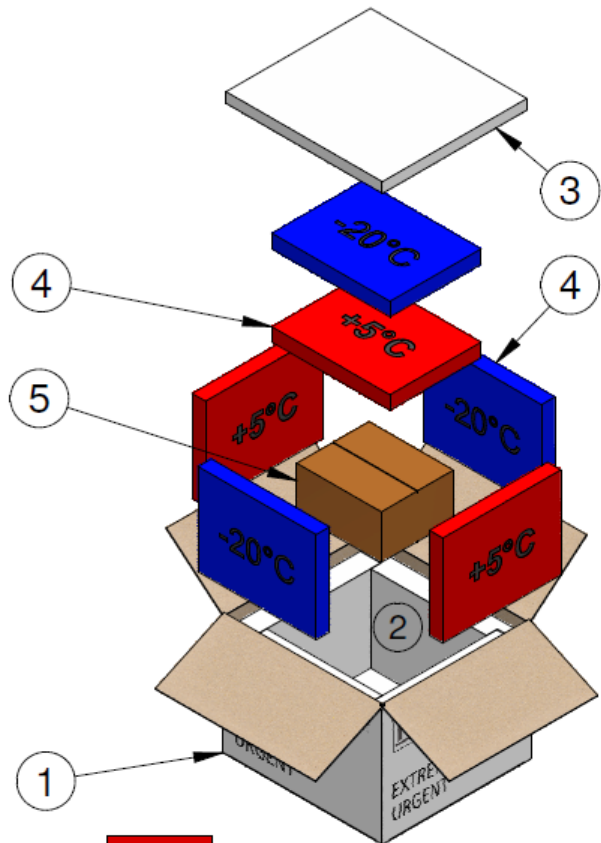

# サーモボックス 冷蔵輸送ボックス(S) - 夏季

1350g PACK **+5°C** CHILL @ +5DegC FOR 72HRS (MIN)

1350g PACK **-20°C** FREEZE @ -20DegC FOR 72HRS (MIN)  
PRE CONDITIONED @ +20DegC FOR 30MIN PRIOR TO PACKING

## DHL CHILLED SOLUTION SMALL

(85HRS) +2°C TO +8°C

TEMPERATURE CONTROLLED SHIPPING UNIT  
SUMMER PACK OUT

ITEM #	DESCRIPTION	QTY
1	CORRUGATED OUTER CARTON	1
2	INSULATED PANELS	5
3	INSULATED LID	1
4	PHARMACOOOL 1350G PACK 3 x CHILLED                      3 x FROZEN	6
5	PRODUCT CARTON	1

### Chilled Solution Small Overview

内箱サイズ	25.0 x 21.4 x 13.0cm
内寸	34.0 x 31.0 x 22.5cm
外寸	47.5 x 44.0 x 37.0cm
保冷剤サイズ	27.0 x 22.0 x 3.5cm
箱重量 / 容積重量	11.5kg / 15.5kg

# サーモボックス 冷蔵輸送ボックス(S) - 冬季

1350g PACK **+5°C** CHILL @ +5DegC FOR 72HRS (MIN)

1350g PACK **-20°C** FREEZE @ -20DegC FOR 72HRS (MIN)  
PRE CONDITIONED @ +20DegC FOR 30MIN PRIOR TO PACKING