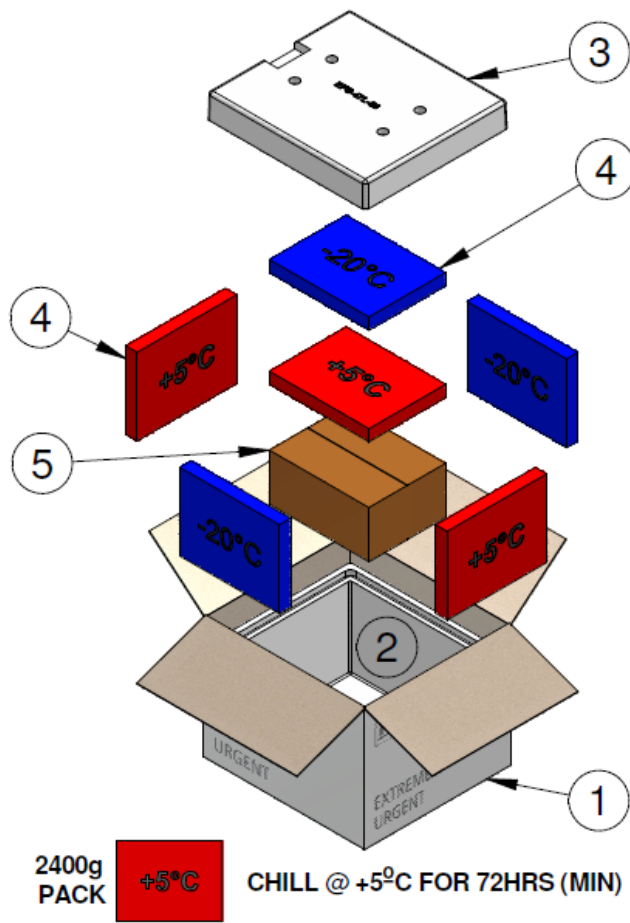

サーモボックス 冷蔵輸送ボックス(M) - 夏季

DHL CHILLED SOLUTION MEDIUM

(108HRS)+2°C TO +8°C
TEMPERATURE CONTROLLED SHIPPING UNIT
SUMMER PACK OUT

ITEM #	DESCRIPTION	QTY
1	CORRUGATED OUTER CARTON	1
2	EPS-47L MOULDED BOX	1
3	EPS-47L MOULDED LID	1
4	PHARMACOOOL 2400G PACK 3 x CHILLED 3 x FROZEN	6
5	PRODUCT CARTON	1

Chilled Solution Small Overview

内箱サイズ	34.4 x 26.4 x 15.3cm
内寸	44.0 x 38.0 x 27.5cm
外寸	56.4 x 51.4 x 43.5cm
保冷剤サイズ	35.0 x 27.0 x 4.0cm
箱重量 / 容積重量	18.0kg / 25.0kg