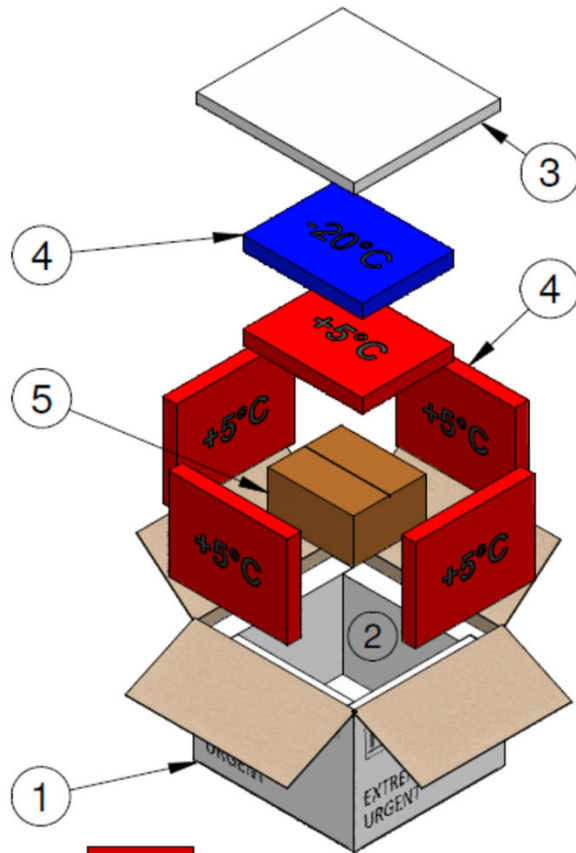

# サーモボックス 冷蔵輸送ボックス(S) - 夏季

1350g PACK **+5°C** CHILL @ +5DegC FOR 72HRS (MIN)

1350g PACK **-20°C** FREEZE @ -20DegC FOR 72HRS (MIN)  
PRE CONDITIONED @ +20DegC FOR 30MIN PRIOR TO PACKING

## DHL CHILLED SOLUTION SMALL

(85HRS) +2°C TO +8°C

TEMPERATURE CONTROLLED SHIPPING UNIT  
SUMMER PACK OUT

ITEM #	DESCRIPTION	QTY
1	CORRUGATED OUTER CARTON	1
2	INSULATED PANELS	5
3	INSULATED LID	1
4	PHARMACOOOL 1350G PACK 3 x CHILLED                      3 x FROZEN	6
5	PRODUCT CARTON	1

### Chilled Solution Small Overview

内箱サイズ	25.0 x 21.4 x 13.0cm
内寸	34.0 x 31.0 x 22.5cm
外寸	47.5 x 44.0 x 37.0cm
保冷剤サイズ	27.0 x 22.0 x 3.5cm
箱重量 / 容積重量	11.5kg / 15.5kg

# サーモボックス 冷蔵輸送ボックス(S) - 冬季

1350g PACK **+5°C** CHILL @ +5DegC FOR 72HRS (MIN)

1350g PACK **-20°C** FREEZE @ -20DegC FOR 72HRS (MIN)  
PRE CONDITIONED @ +20DegC FOR 30MIN PRIOR TO PACKING